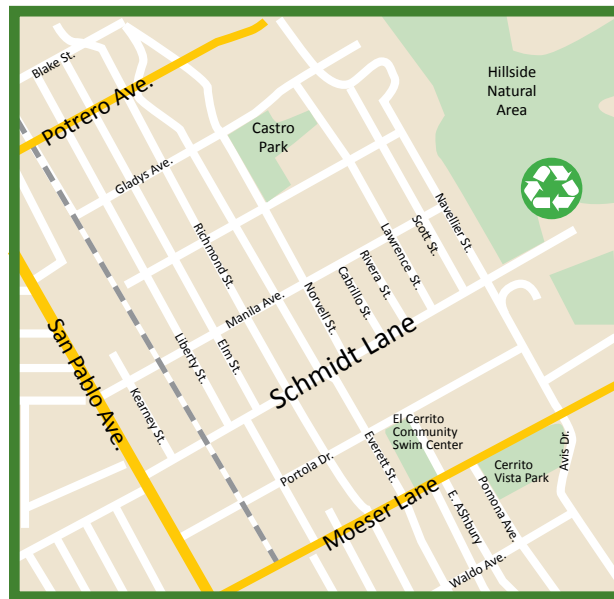

LOCATION:

7501 Schmidt Lane
El Cerrito, CA
510-215-4350

HOURS

Monday–Friday:
8:00 a.m. to 5:45 p.m.

Saturday–Sunday:
9:00 a.m. to 4:45 p.m.

www.ecrecycling.org

Closed on all major holidays and observances.

SPECIAL EVENTS & TOURS