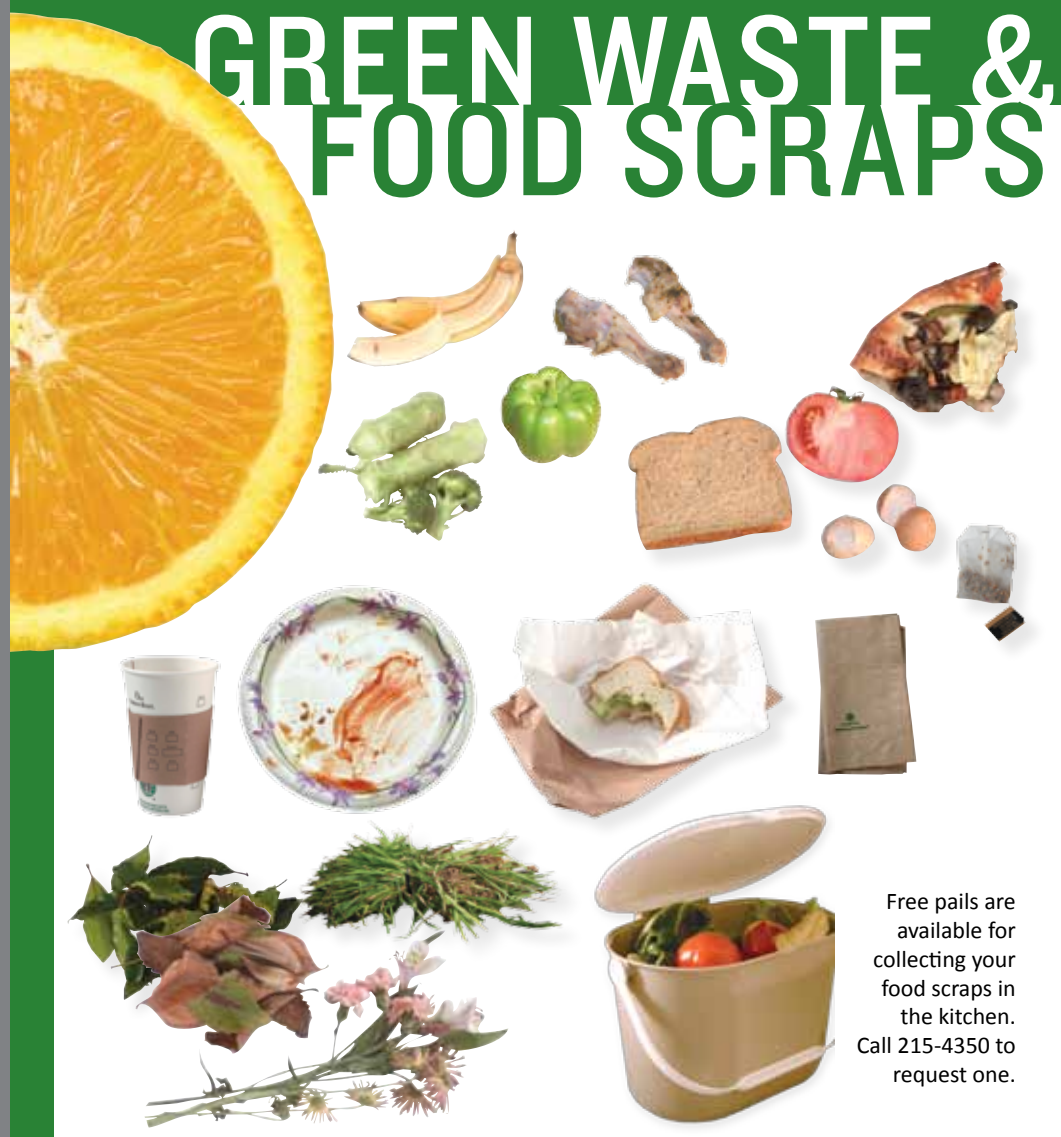

GREEN WASTE & FOOD SCRAPS

Free pails are available for collecting your food scraps in the kitchen. Call 215-4350 to request one.

GREEN WASTE, FOOD & FOOD-SOILED PAPER

vegetables	paper cups, paper plates & napkins	leaves
fruits	paper food wrappers	small branches
meat & bones	tea bags	plant trimmings
breads	coffee grounds & filters	grass clippings
cheese	paper milk cartons	
eggshells		

Green waste is collected weekly by East Bay Sanitary.
More information: 510-237-4321