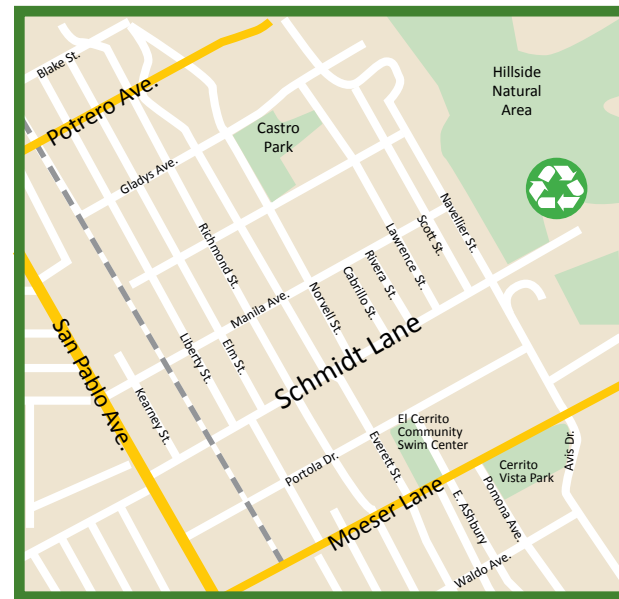

LOCATION:

7501 Schmidt Lane
El Cerrito, CA
510-215-4350

HOURS

Monday–Friday:
8:00 a.m. to 5:45 p.m.

Saturday–Sunday:
9:00 a.m. to 4:45 p.m.

www.ecrecycling.org

Closed on all major holidays and observances.

SPECIAL EVENTS & TOURS