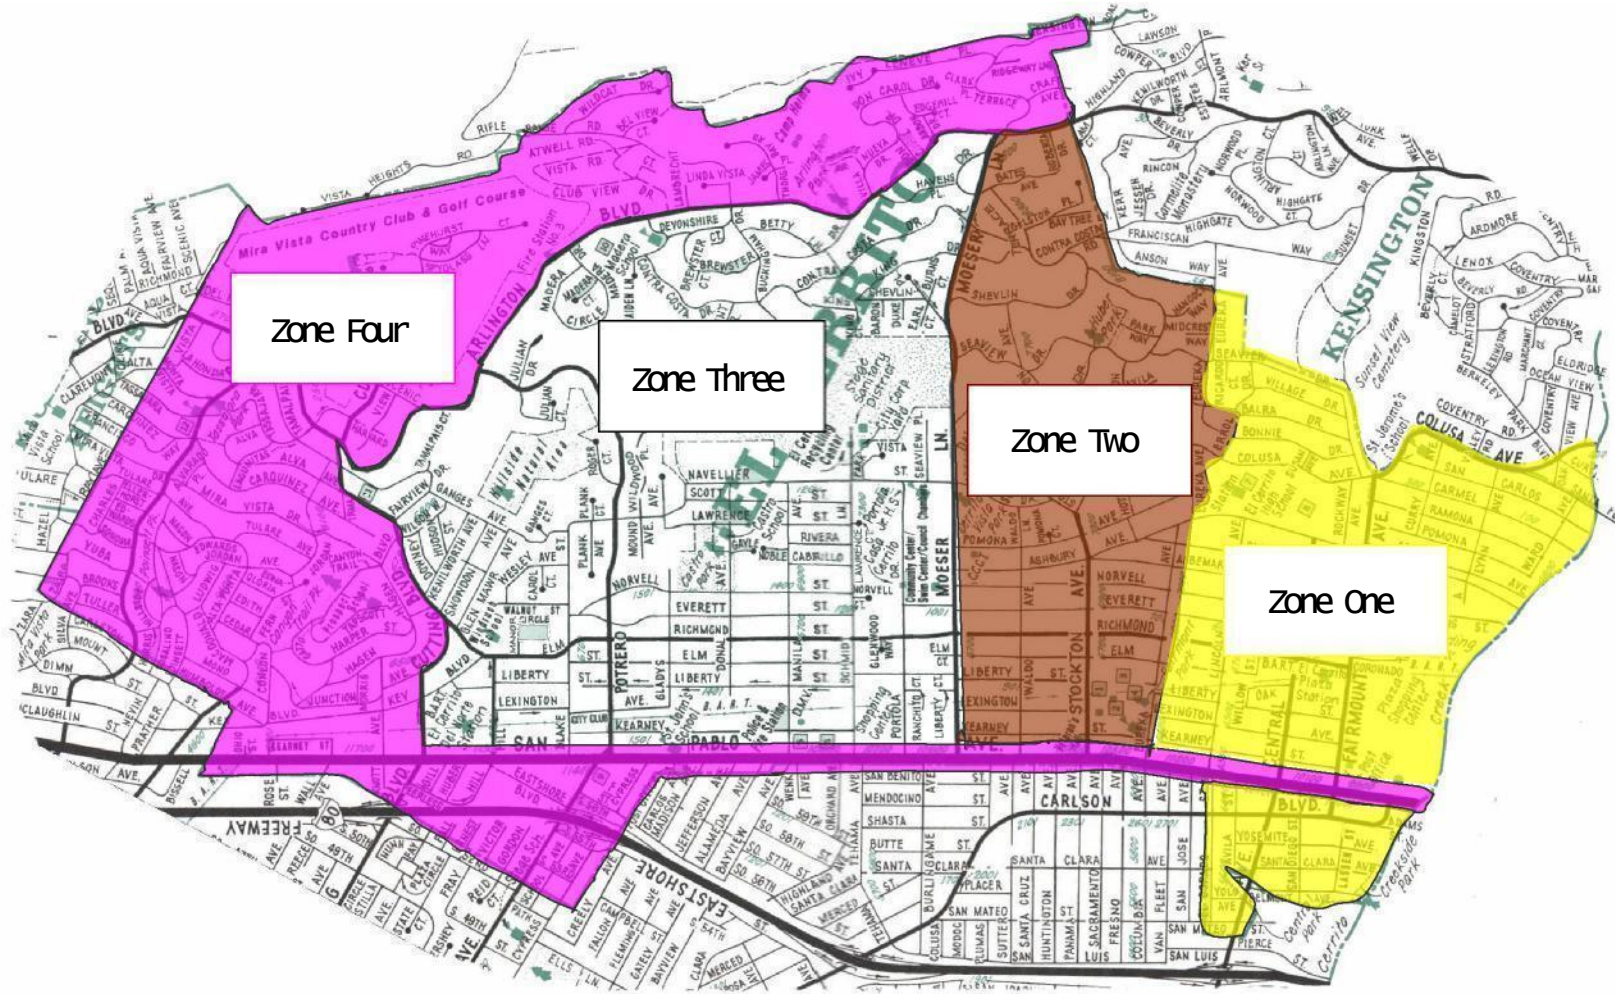

Tree Trimming Rotational Map

Five to Seven Year Pruning Cycle to Occur Each Fall of Each Listed Zone