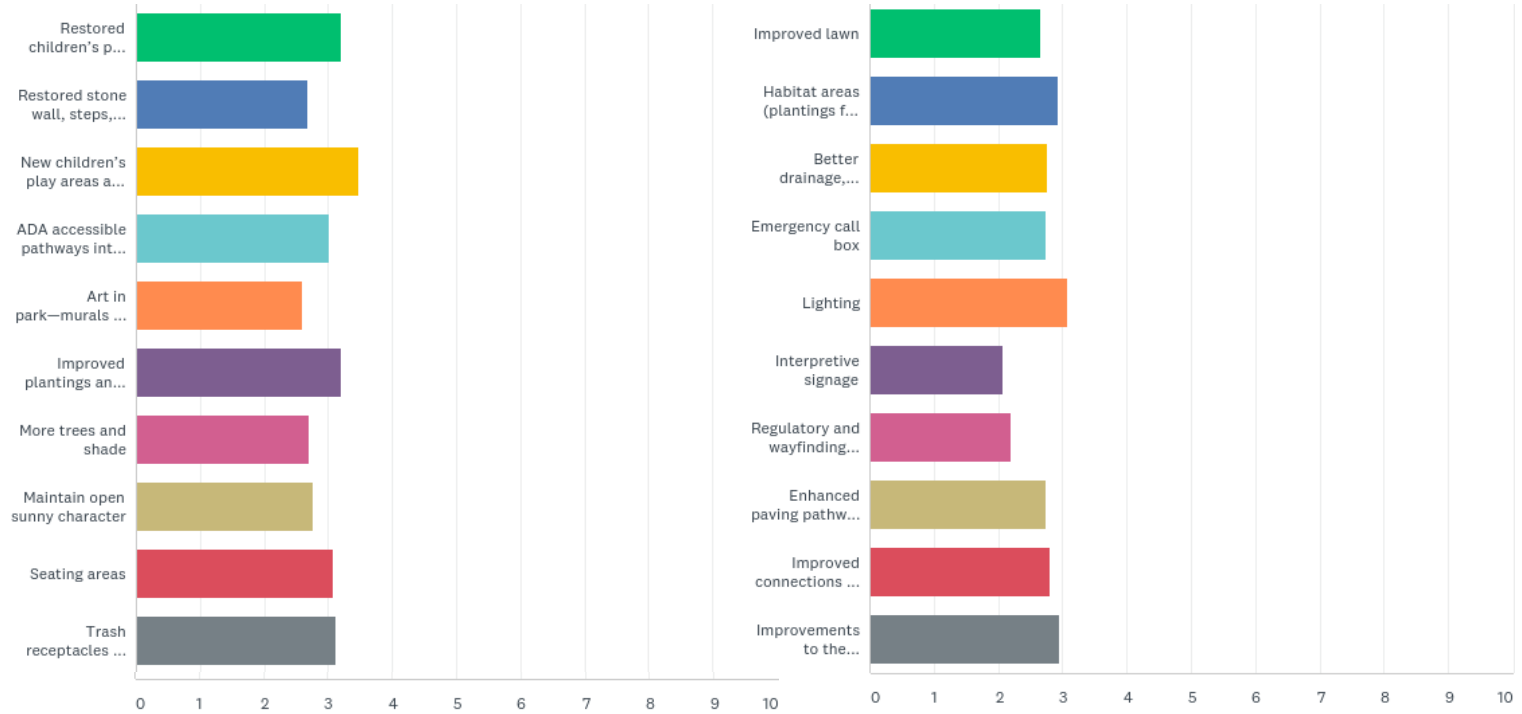

Q4: What attracts you to Fairmont Park? (Mark all that apply)

Answered: 114 Skipped: 4

Q4: What attracts you to Fairmont Park? (Mark all that apply)

Answered: 114 Skipped: 4

Answer Choices	Responses	
Sense of safety and openness	18.42%	21
Open space and lawn	42.11%	48
Sunshine	32.46%	37
Wildlife and habitat	21.93%	25
Views	5.26%	6
People watching	7.02%	8
Relaxation	30.70%	35
Active recreation, walking, running, exercising	31.58%	36
Place to run the dog	14.91%	17
Children's play areas	47.37%	54
Turtle	14.04%	16
Log piers	0.88%	1
Tai Chi	6.14%	7
Community gardens	43.86%	50
Proximity to the Ohlone Greenway	64.04%	73
Proximity to Senior Center	4.39%	5
Proximity to Library	43.86%	50
Other (please specify)	21.93%	25
Total Respondents: 114		

Q5: Please rank these potential improvements and additions to Fairmont Park:

Answered: 118 Skipped: 0

Q5: Please rank these potential improvements and additions to Fairmont Park:

Answered: 118 Skipped: 0