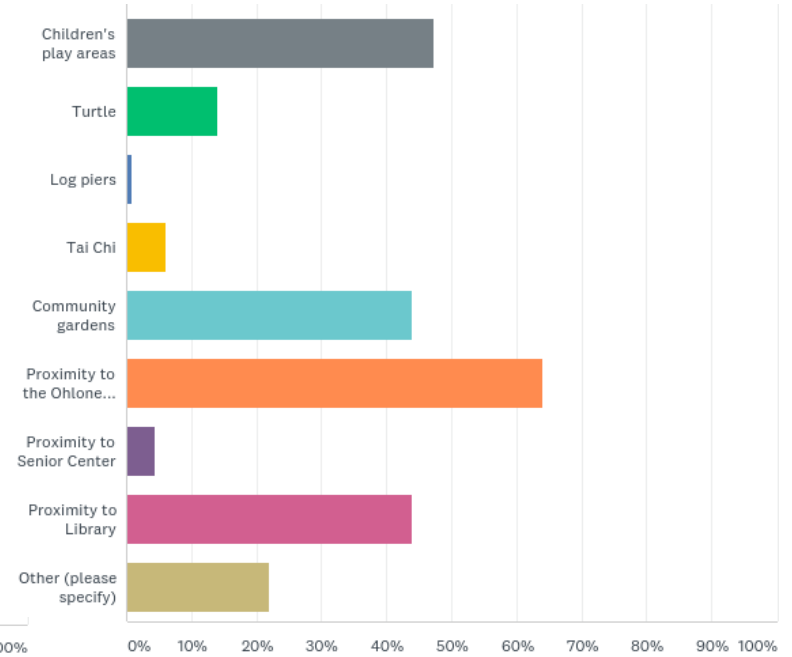

Q2: What's your favorite spot in Fairmont Park?

Answered: 110 Skipped: 8

Q2: What's your favorite spot in Fairmont Park?

Answered: 110 Skipped: 8

Answer Choices	Responses	
Lawn	10.91%	12
Community gardens	43.64%	48
Wood pier play	7.27%	8
Turtle	13.64%	15
Pathways	20.91%	23
Benches on terrace	3.64%	4
Total		110

Q4: What attracts you to Fairmont Park? (Mark all that apply)

Answered: 114 Skipped: 4

Q4: What attracts you to Fairmont Park? (Mark all that apply)

Answered: 114 Skipped: 4

Answer Choices	Responses	
Sense of safety and openness	18.42%	21
Open space and lawn	42.11%	48
Sunshine	32.46%	37
Wildlife and habitat	21.93%	25
Views	5.26%	6
People watching	7.02%	8
Relaxation	30.70%	35
Active recreation, walking, running, exercising	31.58%	36
Place to run the dog	14.91%	17
Children's play areas	47.37%	54
Turtle	14.04%	16
Log piers	0.88%	1
Tai Chi	6.14%	7
Community gardens	43.86%	50
Proximity to the Ohlone Greenway	64.04%	73
Proximity to Senior Center	4.39%	5
Proximity to Library	43.86%	50
Other (please specify)	21.93%	25
Total Respondents: 114		