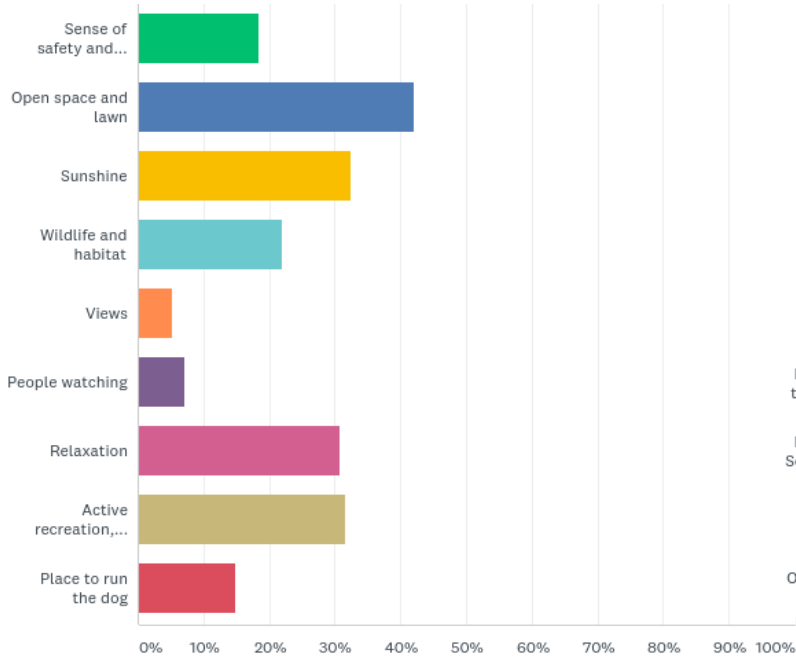

Q2: What's your favorite spot in Fairmont Park?

Answered: 110 Skipped: 8

Q2: What's your favorite spot in Fairmont Park?

Answered: 110 Skipped: 8

Answer Choices	Responses	
Lawn	10.91%	12
Community gardens	43.64%	48
Wood pier play	7.27%	8
Turtle	13.64%	15
Pathways	20.91%	23
Benches on terrace	3.64%	4
Total		110

Q4: What attracts you to Fairmont Park? (Mark all that apply)

Answered: 114 Skipped: 4

Q4: What attracts you to Fairmont Park? (Mark all that apply)

Answered: 114 Skipped: 4

Answer Choices	Responses	
Sense of safety and openness	18.42%	21
Open space and lawn	42.11%	48
Sunshine	32.46%	37
Wildlife and habitat	21.93%	25
Views	5.26%	6
People watching	7.02%	8
Relaxation	30.70%	35
Active recreation, walking, running, exercising	31.58%	36
Place to run the dog	14.91%	17
Children's play areas	47.37%	54
Turtle	14.04%	16
Log piers	0.88%	1
Tai Chi	6.14%	7
Community gardens	43.86%	50
Proximity to the Ohlone Greenway	64.04%	73
Proximity to Senior Center	4.39%	5
Proximity to Library	43.86%	50
Other (please specify)	21.93%	25
Total Respondents: 114		