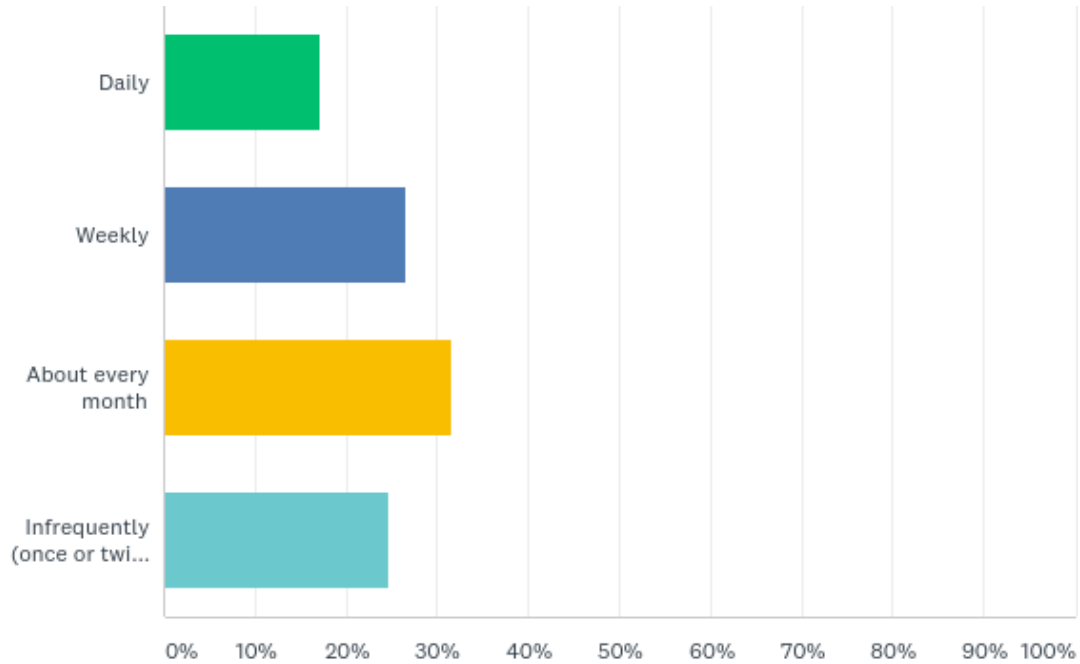

Fairmont Park

Monday, July 31, 2017

118

Total Responses

Date Created: Thursday, May 18, 2017

Complete Responses: 118

Q1: How often do you visit Fairmont Park?

Answered: 117 Skipped: 1

Q1: How often do you visit Fairmont Park?

Answered: 117 Skipped: 1

Answer Choices	Responses	
Daily	17.09%	20
Weekly	26.50%	31
About every month	31.62%	37
Infrequently (once or twice a year)	24.79%	29
Total		117