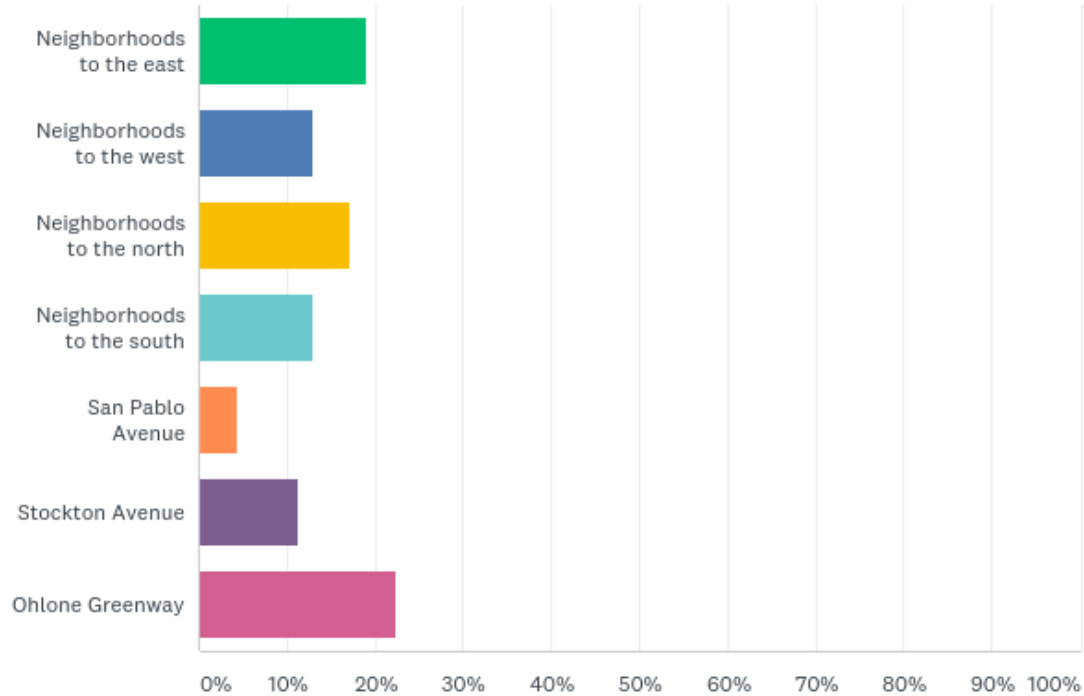

Answered: 116 Skipped: 2

Q9: Do you usually arrive at Fairmont Park from the—

Answered: 116 Skipped: 2

Answer Choices	Responses	
Neighborhoods to the east	18.97%	22
Neighborhoods to the west	12.93%	15
Neighborhoods to the north	17.24%	20
Neighborhoods to the south	12.93%	15
San Pablo Avenue	4.31%	5
Stockton Avenue	11.21%	13
Ohlone Greenway	22.41%	26
Total		116