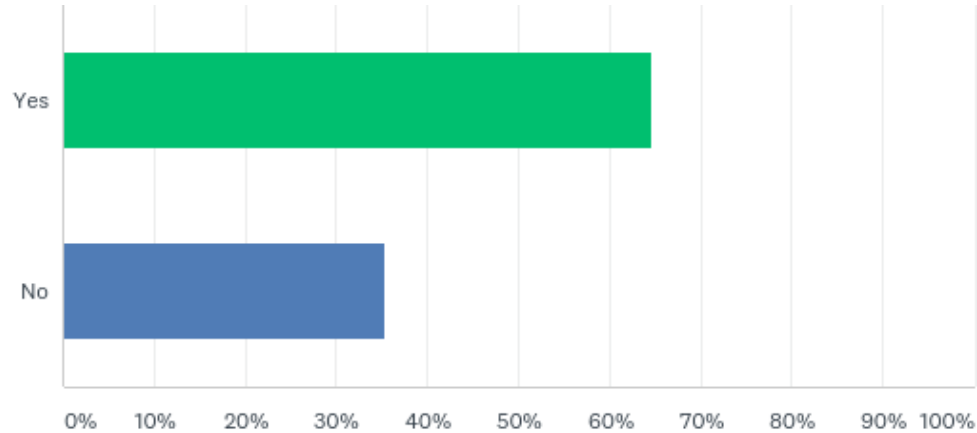

Q7: Is Fairmont Park your Neighborhood Park?

Answered: 116 Skipped: 2